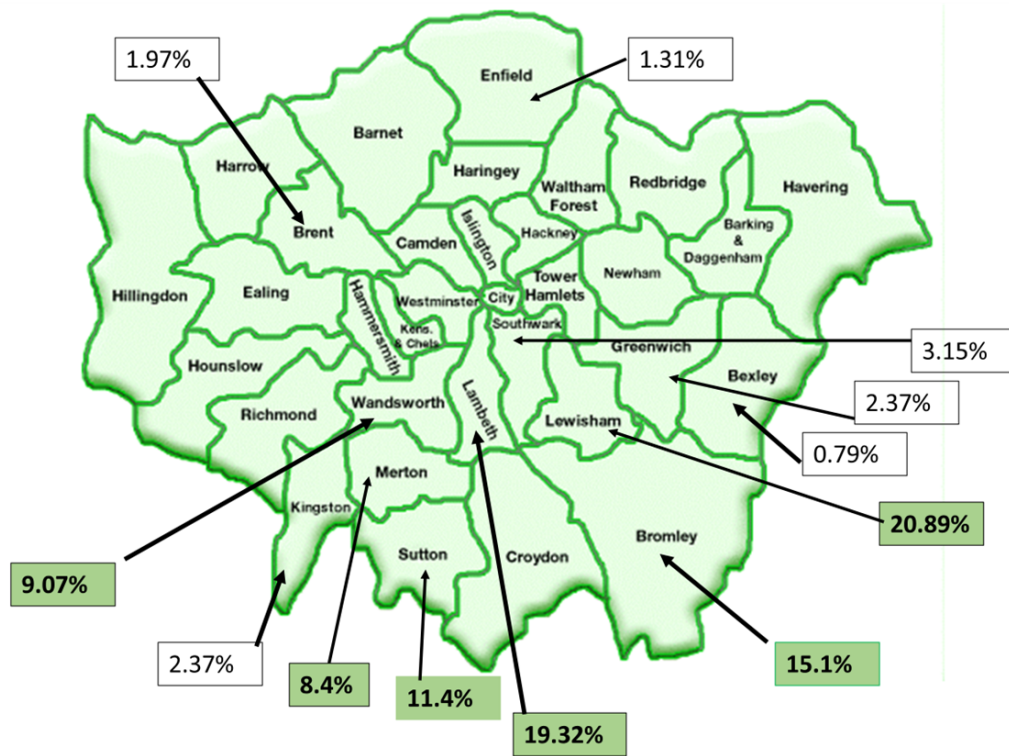

**APPENDIX 3 – ADDITIONAL DATA**

**1. England Temporary Accommodation trend by type – 1998/2023**

**Croydon households in temporary accommodation by location**

**2. Croydon temporary accommodation households in-borough (2278 households)**

3. Temporary accommodation households in other London boroughs (992 households)

4. Temporary accommodation households out of London (213 households)