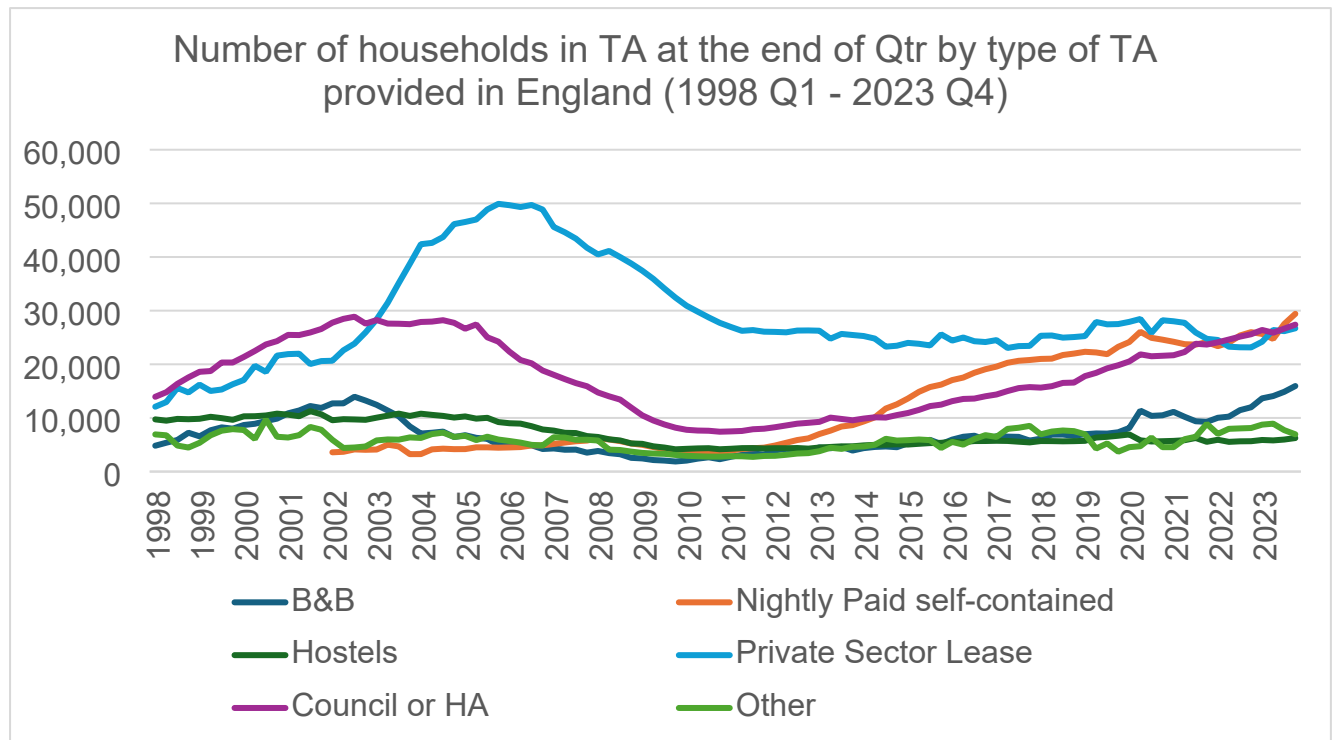

**APPENDIX 3 – ADDITIONAL DATA**

**1. England Temporary Accommodation trend by type – 1998/2023**

**Croydon households in temporary accommodation by location**

**2. Croydon temporary accommodation households in-borough (2278 households)**

3. Temporary accommodation households in other London boroughs (992 households)

4. Temporary accommodation households out of London (213 households)