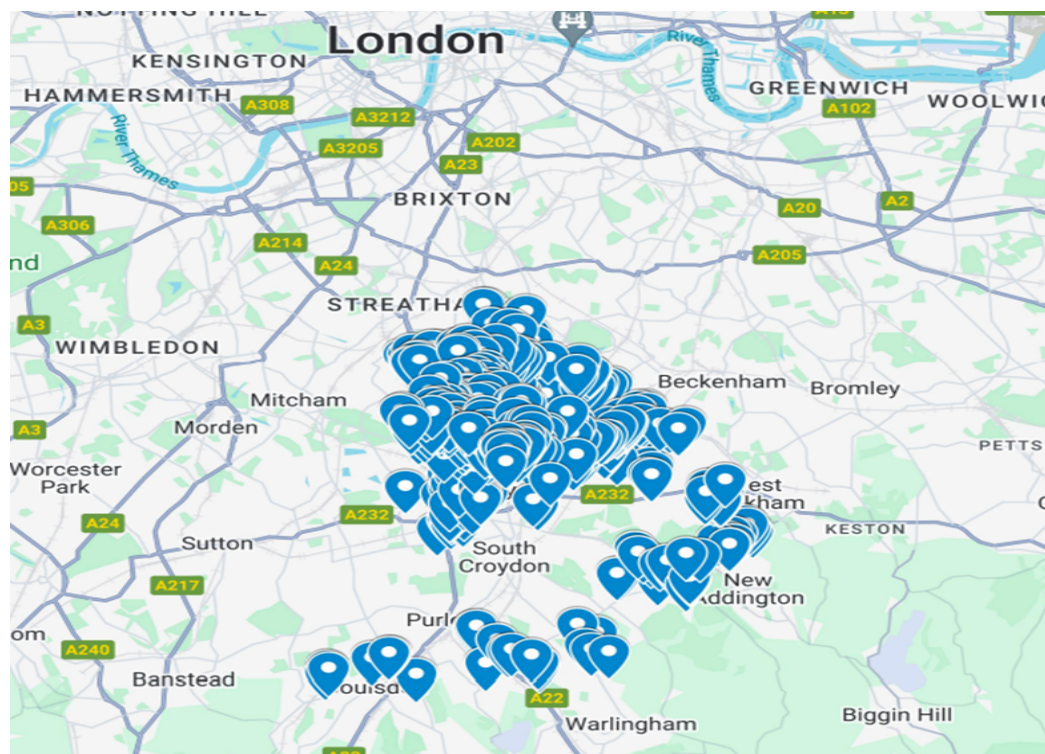

**APPENDIX 3 – ADDITIONAL DATA**

**1. England Temporary Accommodation trend by type – 1998/2023**

**Croydon households in temporary accommodation by location**

**2. Croydon temporary accommodation households in-borough (2278 households)**

3. Temporary accommodation households in other London boroughs (992 households)

4. Temporary accommodation households out of London (213 households)